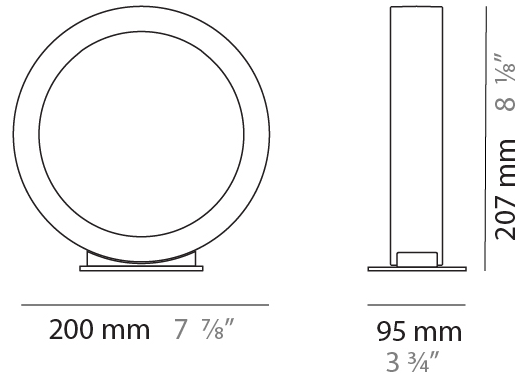

ASSOLO PORTABLE

D34001-

base number   Finish
Options

1. To build a product code in our configurator select the specify button on the base model # product page
2. To build a manual product code on this datasheet choose from the options listed below in blue font and add the suffix to the base model #

GENERAL

Series: Assolo
Brand: Cini & Nils
Division: Design
Mounting Type: Portable
Mounting Location: Table
Subcategory: Ambient

PHYSICAL

Shape: Round
Diameter (mm): 200
Diameter (in): 7 7/8
Width (mm): 95
Width (in): 3 3/4
Height (mm): 207
Height (in): 8 1/8
Light Distribution: Indirect
Weight (kg): 0.9
Weight (lbs): 1.98
Fixture Finish: WHI / BLK / MGD
Fixture Material: Aluminum

ELECTRICAL

Lamp Type: LED
Input Wattage (W): 10
Dimming: Touch Dimming
Driver Location: Inline Transformer Plug
Input Voltage (V): 120

LED

Color Temperature (°K): 2800
Nominal Lumen (lm): 1000
CRI: >80 CRI
Lamp Life (hrs): 50000

OPTICAL

RATINGS AND CERTIFICATIONS

Certified By: Certified for North American Standards
IP rating: IP20