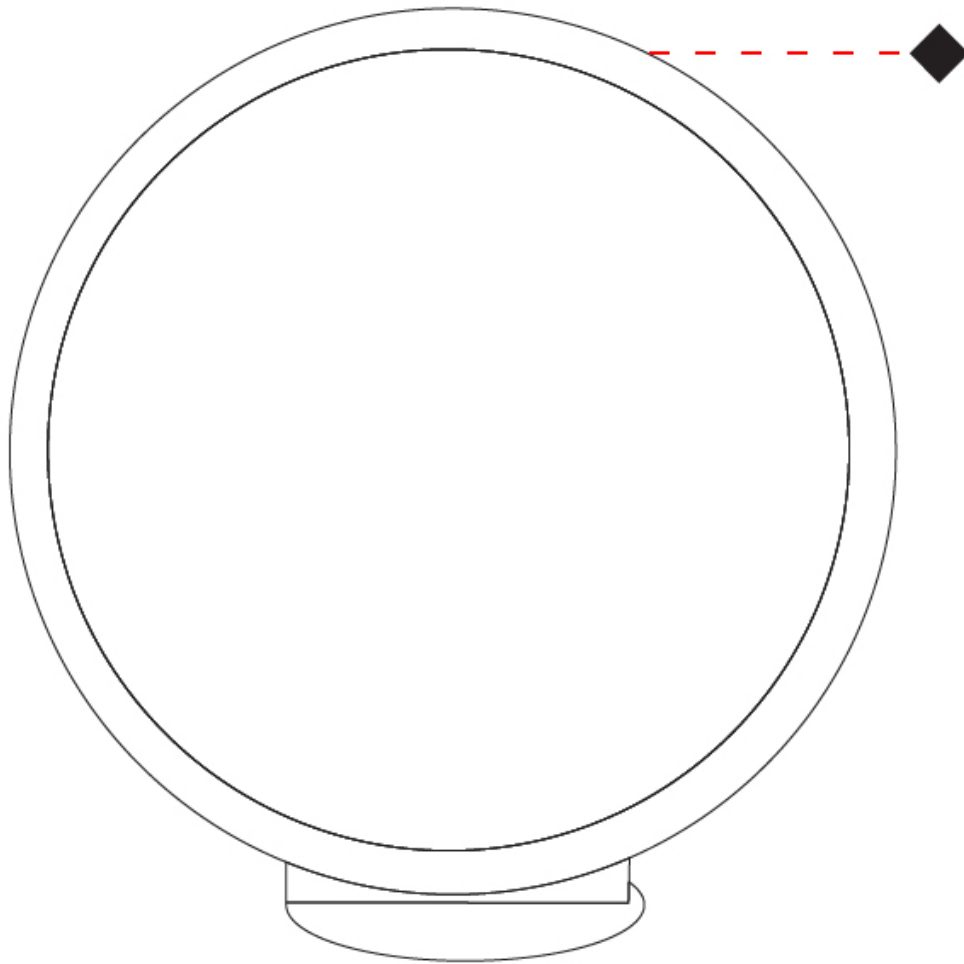

ASSOLO PORTABLE

D34001-

PROJECT

TYPE

SPECIFIER

QUANTITY

DATE

D